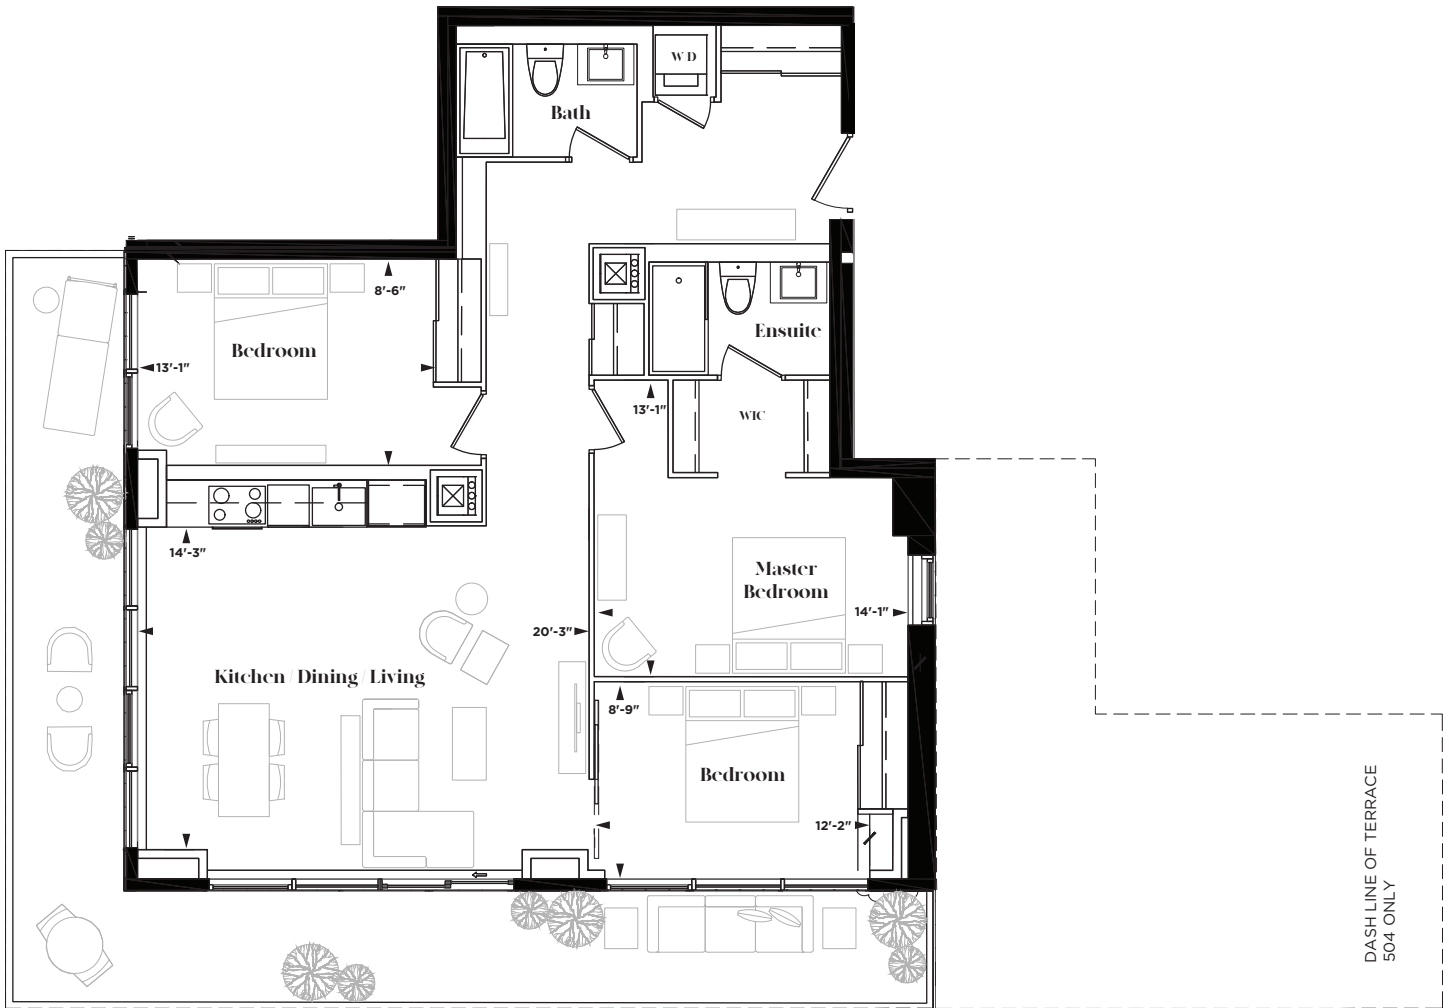

Model AB.1

3 BEDROOM
 1,159 SQ. FT. +
 350 - 586 OUTDOOR SQ. FT.

THE
Davis
 RESIDENCES AT BAKERFIELD

- SUITES:
 504
 704
 804
 904
 1104
 1204
 1304
 1404
 1504

LEVEL 5

LEVEL 6-15

Materials, specifications, and floor plans are subject to change without notice. All floor plans are approximate dimensions. Actual usable floor space may vary from the stated floor area. E. & O.E.