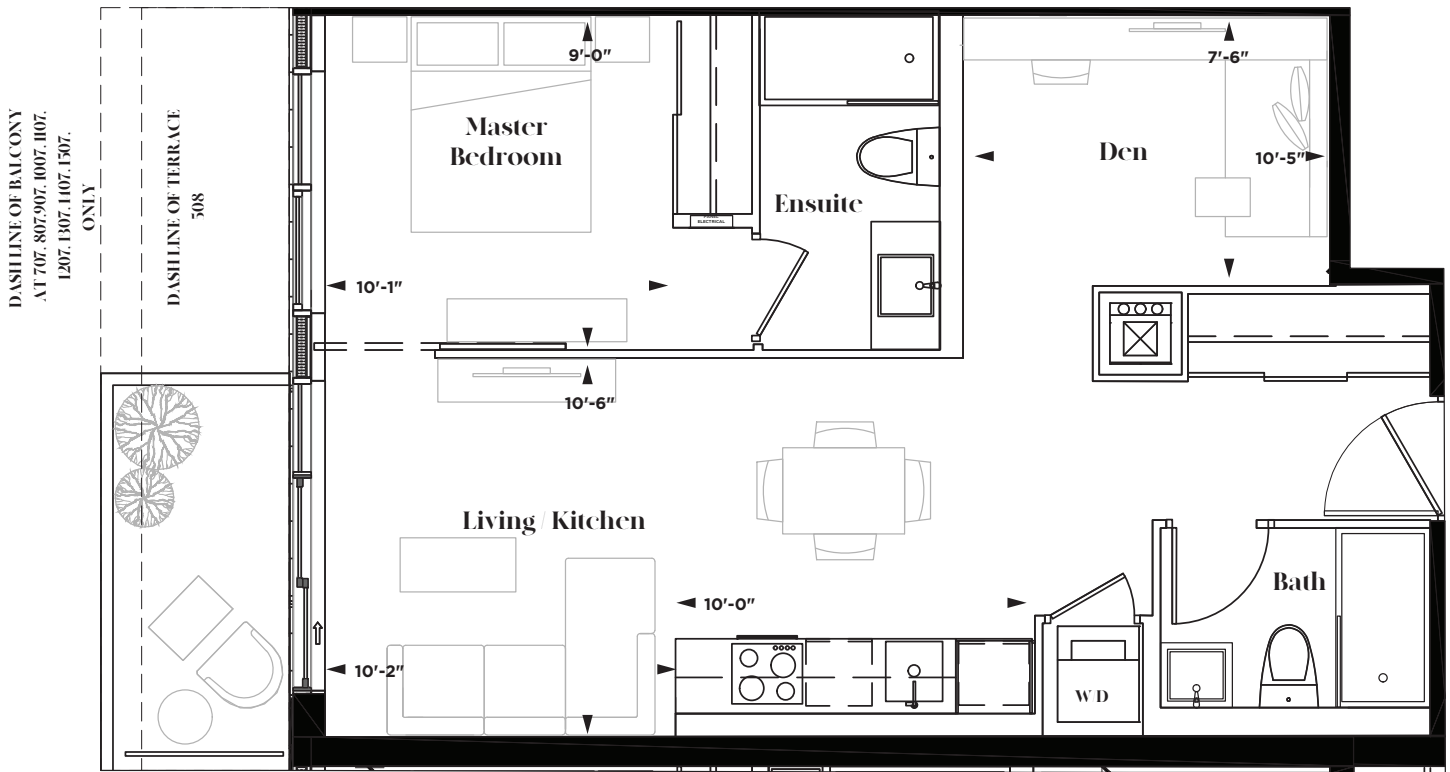

Model AD.1

1 BEDROOM + DEN

**653 SQ. FT. +
55 - 110 OUTDOOR SQ. FT.**

THE
Davis
RESIDENCES AT BAKERFIELD

SUITES:

- 508 1107
- 608 1108
- 707 1207
- 708 1208
- 807 1307
- 808 1308
- 907 1407
- 908 1408
- 1007 1507
- 1008 1508

LEVEL 5

LEVEL 6-15

Materials, specifications, and floor plans are subject to change without notice. All floor plans are approximate dimensions. Actual usable floor space may vary from the stated floor area. E. & O.E.