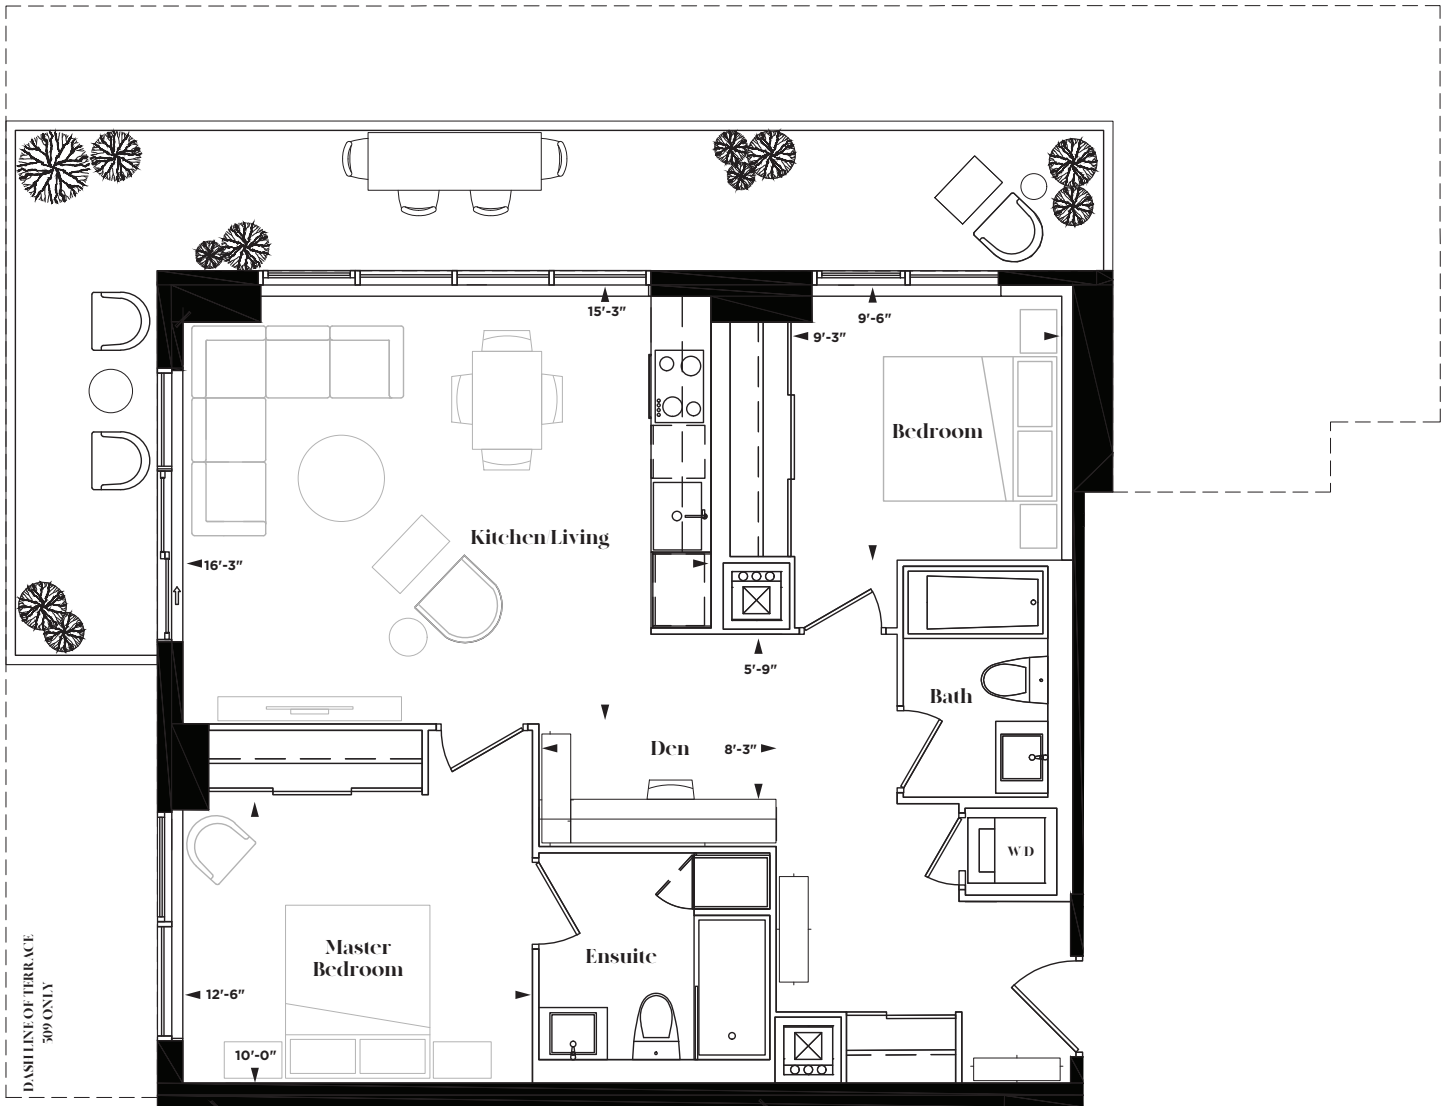

Model AE

2 BEDROOM + DEN
928 SQ. FT. + 258 - 597 OUTDOOR SQ. FT.

THE
Davis
 RESIDENCES AT BAKERFIELD

SUITES:

- 509
- 609
- 709
- 809
- 909
- 1009
- 1109
- 1209
- 1309
- 1409
- 1509

LEVEL 5

LEVEL 6-15

Materials, specifications, and floor plans are subject to change without notice. All floor plans are approximate dimensions. Actual usable floor space may vary from the stated floor area. E. & O.E.